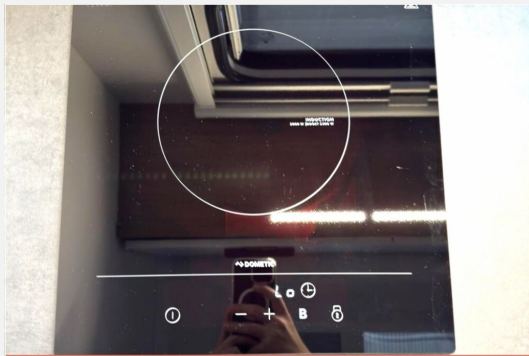

B MOVED MOBILITY & TRAVEL | 52511 Gellenkirchen info@bimoved.biz 02404-9130230 | ETRVSCO LMC Sterckeman CHAUSSON

B MOVED MOBILITY & TRAVEL | 52511 Gellenkirchen info@bimoved.biz 02404-9130230 | ETRVSCO LMC Sterckeman CHAUSSON